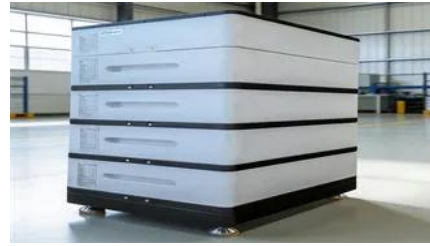

[Energy Storage Cabinet Power Distribution for Seychelles Research](#)

Professional provider of containerized energy storage systems, microgrid solutions, distributed storage cabinets, liquid-cooled energy storage, and industrial energy storage solutions across Africa.