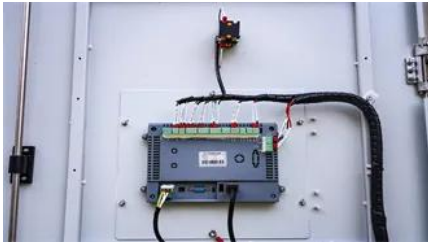

Incidents , CAL FIRE

Explore options for new building materials or affordable retrofitting options that enhance your home's defense against wildfires in California. Incident data is provided in raw, computer readable formats

[Explosion Proof Fans , ATEX & IECEx Certified](#)

Whether you need ventilation for Zone 1 areas, Class 1 Division 1 or 2 locations, or high-heat industrial sites, we offer fans designed to