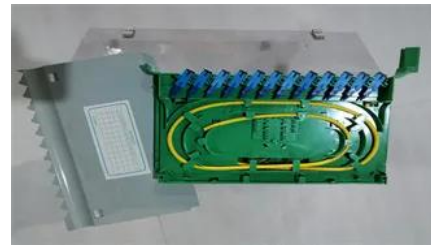

your power reliability and save the planet..

Loloma Hour , Tourism Fiji

Love the idea of making a difference while you travel? In Fiji, you can do just that with 'Loloma Hour' - a nationwide commitment by resorts and activity providers around the country to include guests in

Updating WinDbg Preview

WinDbg Preview is no longer WinDbg Preview. It's now WinDbg officially. The preview will not receive updates through the Microsoft Store any longer. Instead, you get the official version

Discover Fiji , Tourism Fiji

Guide to Fiji's Must-Visit Regions Located in the heart of the South Pacific, Fiji is easy to reach with direct flights from Pacific Rim countries.

WinDbg Release Notes

Added initial support for ARM64 Scalable Vector Extensions (SVE), laying the groundwork for debugging ARM64 targets that use SVE registers
Added Open Workspace and Save

[Tourism Fiji , The Official Travel Site of the Fiji Islands](#)

Discover Fiji, where happiness comes naturally. Explore our breath-taking islands, vibrant culture, and stunning landscapes. Plan your perfect getaway today! All you need to know about accommodation,