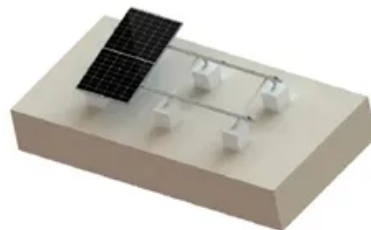

Explosion-proof type lithium battery energy storage cabinet for power plants

TILE ROOF SOLAR MOUNTING SYATEM

STANDING SEAM ROOF SYATEM

ADJUSTABLE TILT FLAT ROOF SYATEM

TRIANGLE FLAT ROOF SYATEM

Explosion-proof type lithium battery energy storage cabinet for power

[Lithium battery storage box - LithiumSafe](#)

The LithiumSafe(TM) Battery Box is designed for safely storing, charging and transporting lithium ion batteries. The most intensively tested battery fire

[Lithium Ion Battery Cabinet: Safety Standards, Design](#)