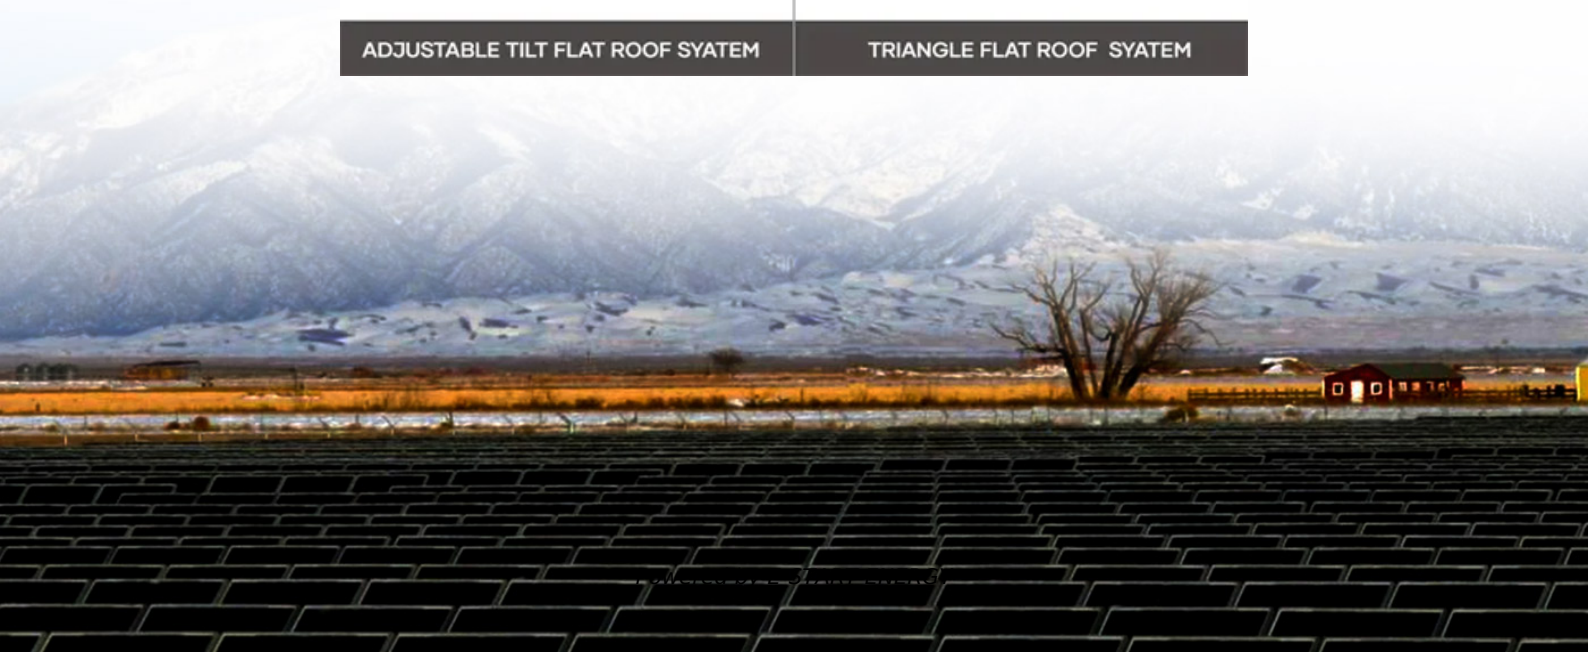

Explosion-proof type lithium battery energy storage cabinet for power plants

TILE ROOF SOLAR MOUNTING SYATEM

STANDING SEAM ROOF SYATEM

ADJUSTABLE TILT FLAT ROOF SYATEM

TRIANGLE FLAT ROOF SYATEM

Explosion-proof type lithium battery energy storage cabinet for power

[Lithium battery storage box - LithiumSafe](#)

The LithiumSafe(TM) Battery Box is designed for safely storing, charging and transporting lithium ion batteries. The most intensively tested battery fire

[Lithium Ion Battery Cabinet: Safety Standards, Design](#)

Almost a year-long investigation into the massive explosion in California, the Yolo County District Attorney announced it charged eight people.

Bridge over Panama Canal closed after a truck explosion kills 1 person