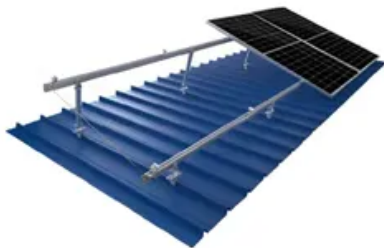

Explosion-proof type lithium battery energy storage cabinet for power plants

TILE ROOF SOLAR MOUNTING SYATEM

STANDING SEAM ROOF SYATEM

ADJUSTABLE TILT FLAT ROOF SYATEM

TRIANGLE FLAT ROOF SYATEM

Explosion-proof type lithium battery energy storage cabinet for power

[Lithium battery storage box - LithiumSafe](#)

The LithiumSafe(TM) Battery Box is designed for safely storing, charging and transporting lithium ion batteries. The most intensively tested battery fire

[Lithium Ion Battery Cabinet: Safety Standards, Design](#)