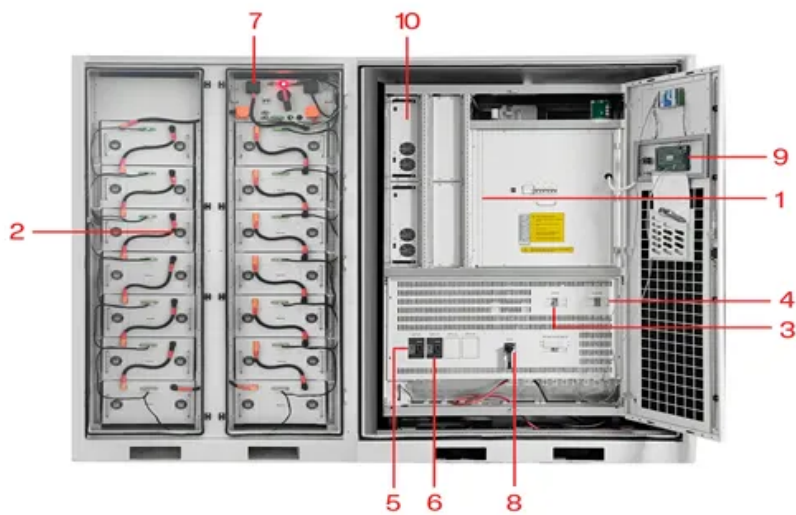

# Emergency Command Photovoltaic IP55 Outdoor Cabinet Corrosion-Resistant Product Warranty

- |   |                           |    |                           |
|---|---------------------------|----|---------------------------|
| 1 | PCS Module                | 6  | OPV2 side circuit breaker |
| 2 | Battery room              | 7  | High Volt Box             |
| 3 | Grid side circuit breaker | 8  | BAT side circuit breaker  |
| 4 | Load side circuit breaker | 9  | LCD display screen        |
| 5 | OPV1 side circuit breaker | 10 | MPPT                      |