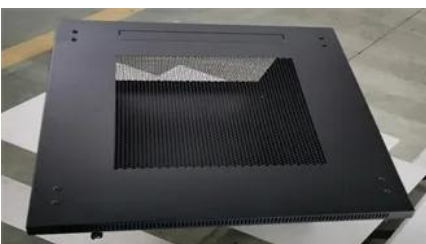

[Outdoor Telecom Enclosures and Cabinets , Eldapoint](#)

With a robust construction, coupled with useful vandal-resistant features, an Eldapoint outdoor enclosure will ensure uninterrupted communication services.