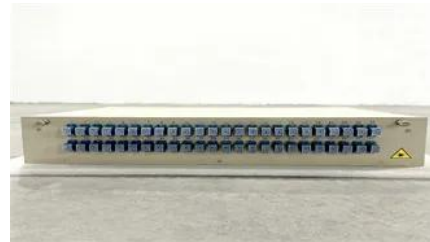

[Sol-Ark(R) : Commercial & Home Energy Storage Systems](#)

We're a trusted solar energy storage partner of the Fortune 50, industry-leading defense organizations, and the largest space agency in the