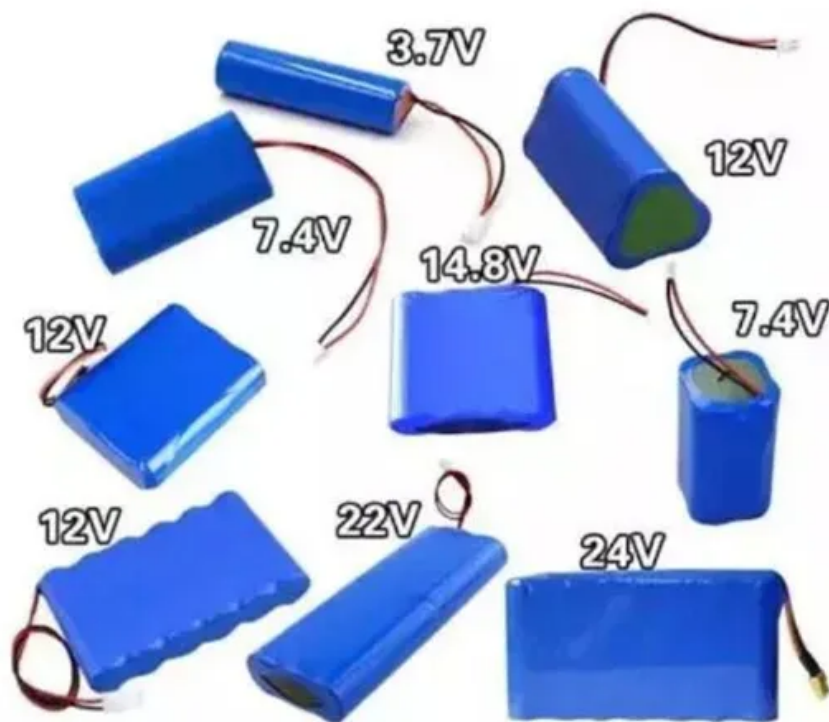

Dryer outlet splitter for tesla

Overview

Smart splitters designed for NEMA 14-30 outlets allow you to safely share power between your dryer and EV charger without expensive electrical upgrades.

Dryer outlet splitter for tesla