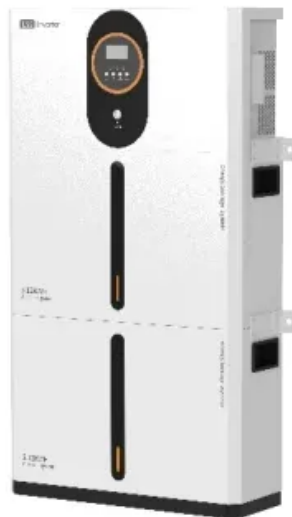

Delivery time of 1MWh photovoltaic energy storage container