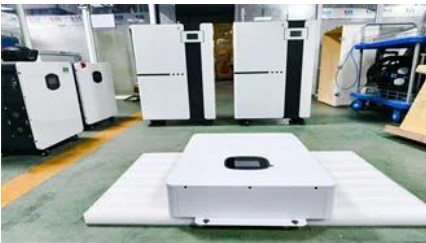

ChargeQube

With a range of configurations tailored to specific use cases, it offers unmatched flexibility, whether for energy storage, overnight fleet EV charging or high-speed

emergency roadside assistance. Supports CCS1, CCS2, GB/T,

[Announcing savings plan for databases: flexible savings for modern_](#)

Find community, meet experts, build skills, and discover the latest in AI. Join us at the Microsoft 365 Community Conference April 21-23. [Learn more >](#)

[District of Columbia Department of Energy and Environment](#)

The goal of this Request for Applications (RFA) is to increase renewable energy storage capacity in the District of Columbia through the adoption of battery energy storage systems (BESS).

[Community Energy Storage and Energy Equity](#)

Community storage offers a pathway for tenants to invest in energy systems without the ownership prerequisites. For example, a single storage system could help multiple users manage demand

Microsoft Project Online is retiring: What you need to know , Microsoft

After more than a decade of supporting project managers and teams around the world, Project