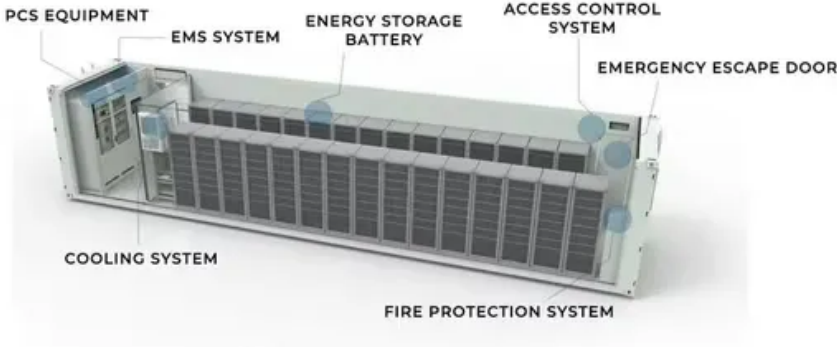

# Communication green base station equipment lightning protection grounding

## Overview

---

The protection of GSM and base station towers from lightning and overvoltage is provided by integrating external lightning systems, internal lightning systems, earthing, equipotential bonding and LV surge arrester protection techniques within the framework of IEC-62305 standard.

## Communication green base station equipment lightning protection

---