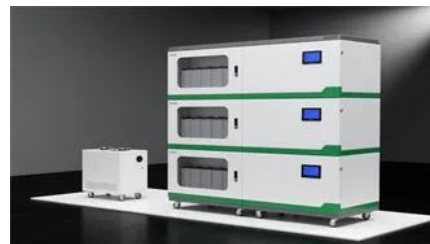

Communication , Definition, Types, Examples, & Facts , Britannica

Communication, the exchange of meanings between individuals through a common system of symbols. This article treats the functions, types, and psychology of communication. For a