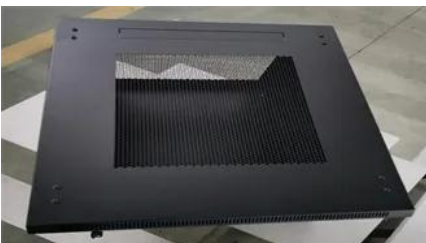

Chinese Temple Interior

Immerse your creations in the timeless beauty of ancient China with this detailed mountain temple Interior environment. Featuring authentic architecture and a serene temple interior scene, this setting