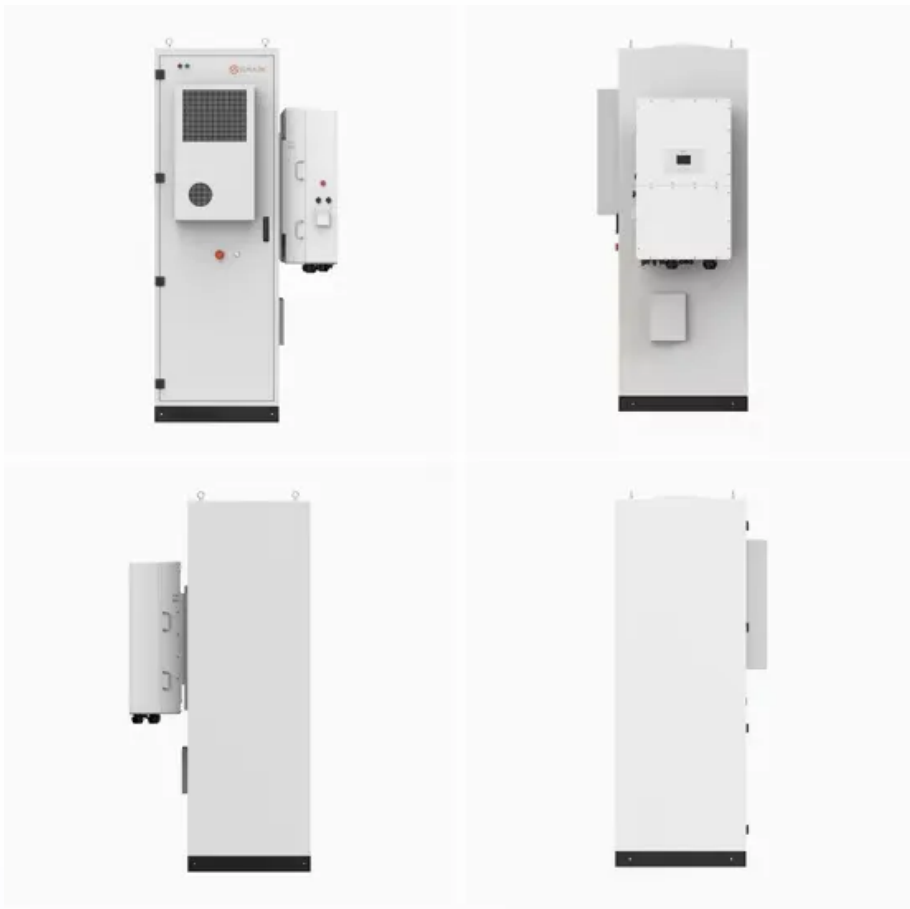

China koten safety breaker factory company

China koten safety breaker factory company

[China Koten Breaker Supplier , Yueqing Chushang Quality Factory](#)

The Koten Breaker is a premium electrical circuit breaker produced by Yueqing Chushang Technology Co., Ltd., a renowned manufacturer and supplier of electrical components based in China.