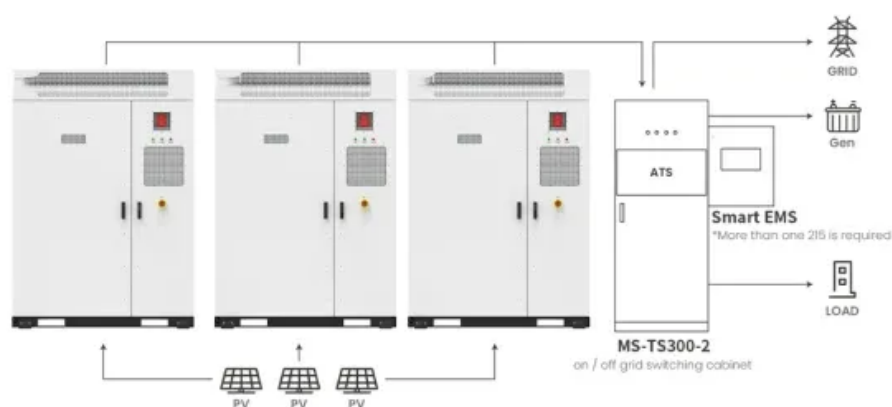

China Mobile Huijue Communication Green Base Station