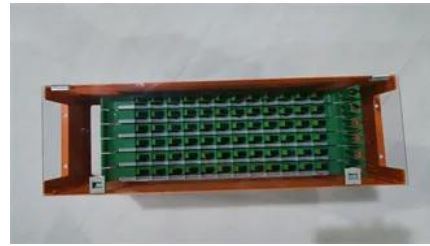

### **Vintage China 1**

Vintage China 1 is a full dinnerware set that includes a place setting of china, crystal wine glasses, cutlery, butter dish and salt and pepper shakers. Vintage China adds a compelling, classy, and