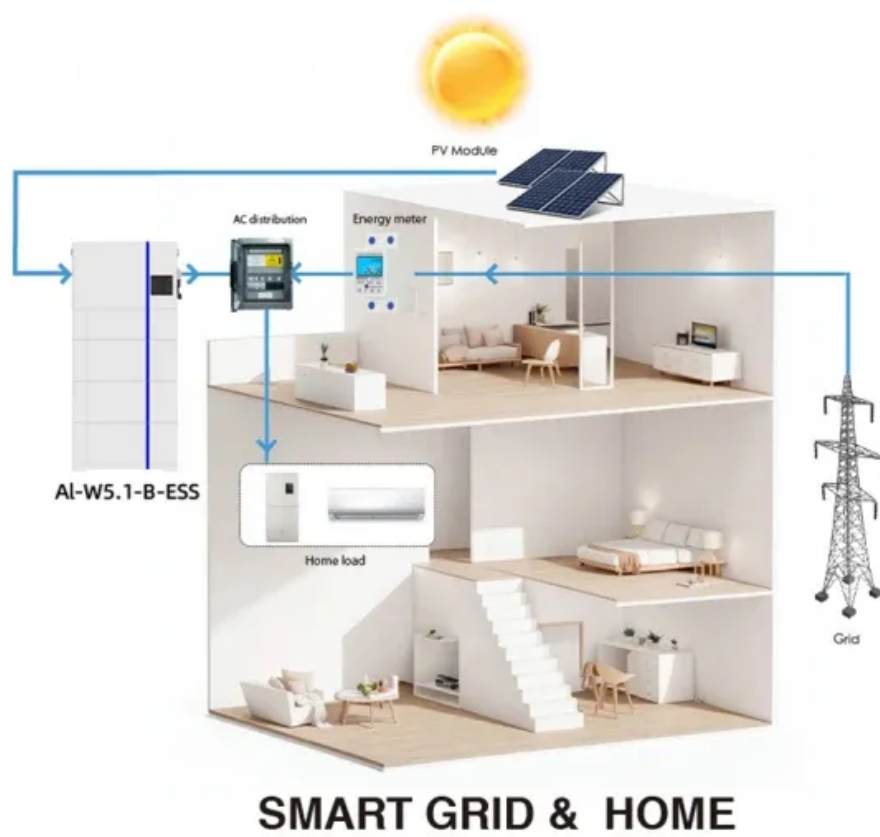

Central Asia solar container outdoor power Supplier

Overview

Our solar containers reduce installation time from months to just days, minimizing labor costs and project delays. Built to withstand extreme temperatures (-40°C to +70°C), sandstorms, humidity, and coastal salt air.

CENTRAL Definition & Meaning

The meaning of CENTRAL is containing or constituting a center. How to use central in a sentence.

[Central Asia Solar Folding Container 80kwh](#)

The innovative and mobile solar container contains 196 PV modules with a maximum nominal power rating of 130kWp, and can be