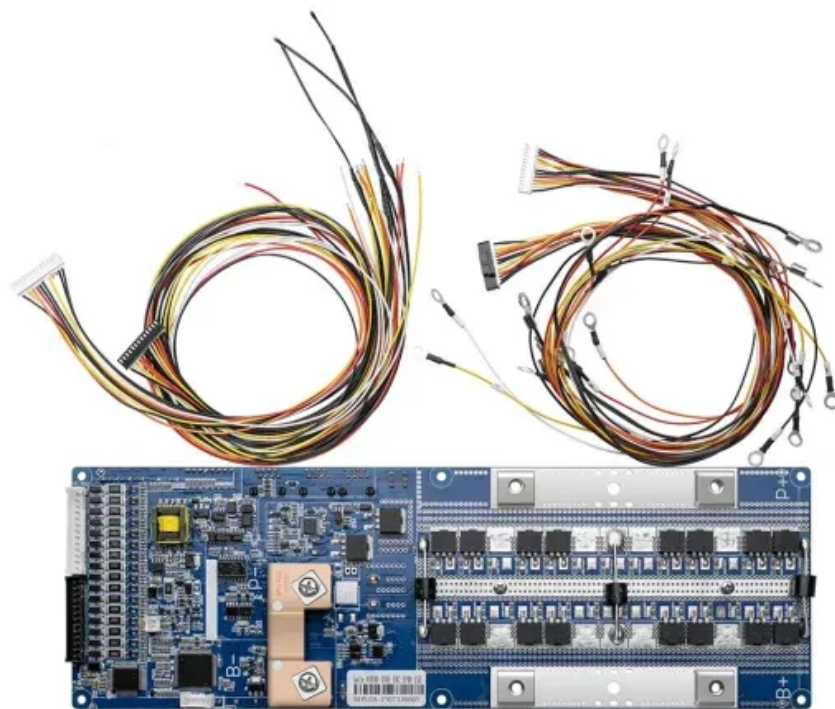

Capital outdoor communication battery cabinet communication power supply price inquiry

Overview

ET7575190A-35U is an outdoor cabinet which can protect customer's equipment from damage and extreme weather conditions, and provide AC power supply for IT equipment with emergency back up from an external diesel generator and batteries.