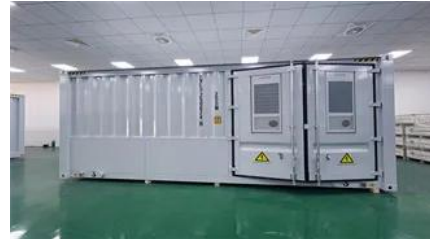

Tourism

Brussels can be visited on foot, by bike, by bus, by boat or by carriage. Guided visits are possible as well: Visit ussels also offers support to the business men and women who travel to Brussels for the