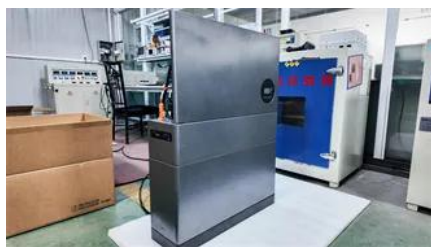

upon

[Botswana , Capital, Population, People, Currency, & Language](#)

A geographical and historical treatment of Botswana, including maps and statistics as well as a survey of its people, economy, and government.