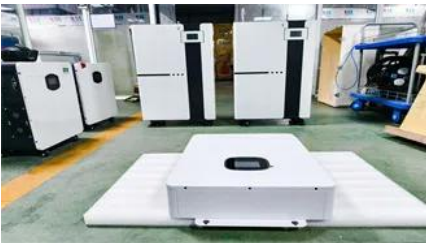

ROOFTOP SOLAR GUIDELINES

To that end, the Government of Botswana is implementing the Rooftop Solar Programme to create an environment in which end users can generate their own electricity and sell any excess to Botswana