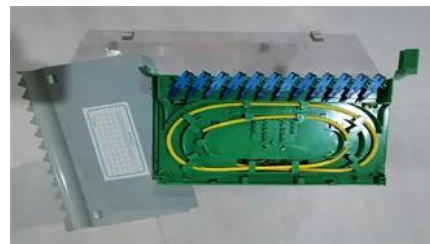

[Solar container communication station flow battery installation](#)

Container energy storage systems are typically equipped with advanced battery technology, such as lithium-ion batteries. These batteries offer high energy density, long lifespan, and exceptional