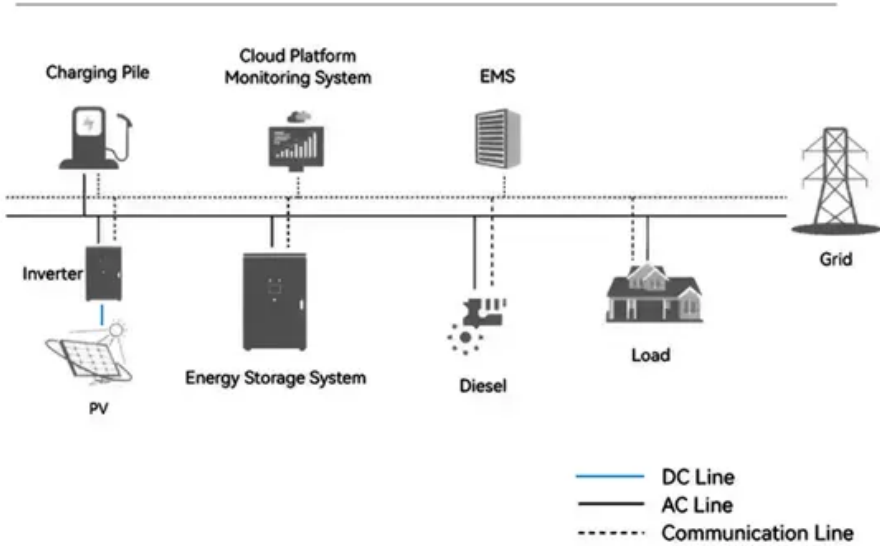

Battery energy storage system in Suriname

System Topology

Overview

For Surinamese homes and businesses, a 10 kWh energy storage battery isn't just backup power - it's a step toward energy autonomy. With falling technology costs (prices dropped 40% since 2020) and rising reliability, now's the time to take control of your power needs.

Main Battery Replacement

Since that battery also supplies power to the ECU memory when the car is switched off, as well as powering the stop/start system, don't ignore it. Like the main battery, Volvo recommend

Suriname battery energy storage

The world's largest battery energy storage system so far is the Moss Landing Energy

Storage Facility in California, US, where the first 300-megawatt lithium-ion battery - comprising 4,500 stacked battery