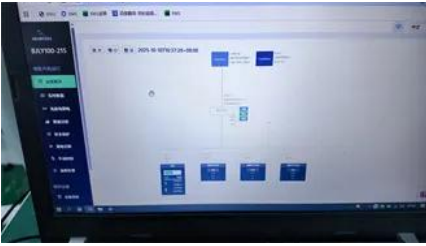

[Battery Cabinet, Battery Storage Cabinet, Battery Bank](#)

EverExceed VRLA battery cabinets are very durable, and easy to install. Engineered for use with most type of battery terminal models, these cabinets

below to determine how to handle used batteries generated by your business. Batteries that are considered hazardous must be recycled or managed