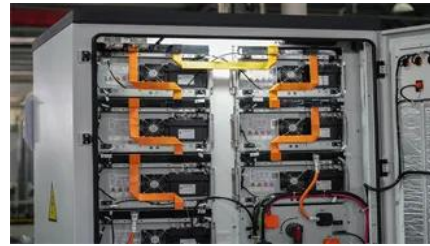

in stabilising

[Top 7 Upcoming Battery Energy Storage System](#)

Discover the largest upcoming BESS projects in Australia, from the 2.4GW Denman Battery to the Waratah Super Battery.