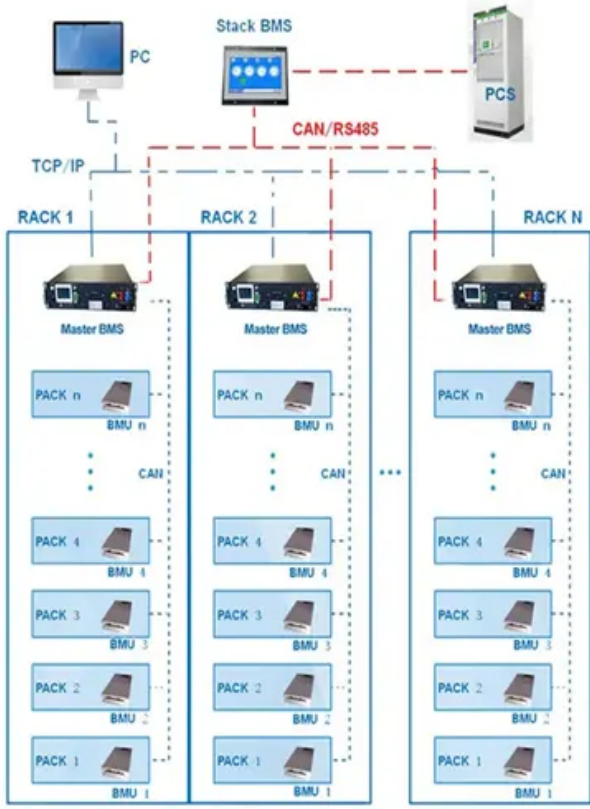

# Are there batteries in the battery energy storage system of the communication base station

BMS Wiring Diagram

## Overview

---

The core hardware of a communication base station energy storage lithium battery system includes lithium-ion cells, battery management systems (BMS), inverters, and thermal management components. Lithium-ion cells are the energy reservoirs, storing electrical energy in chemical.

## Are there batteries in the battery energy storage system of the com

[Telecom Base Station Energy Storage Systems: Workflow and Value](#)

A typical base station energy storage system consists of lithium battery banks, an intelligent management system, power conversion equipment, and power distribution units.

### [How Communication Base Station Energy Storage](#)

The core hardware of a communication base station energy storage lithium battery system includes lithium-ion cells, battery management systems