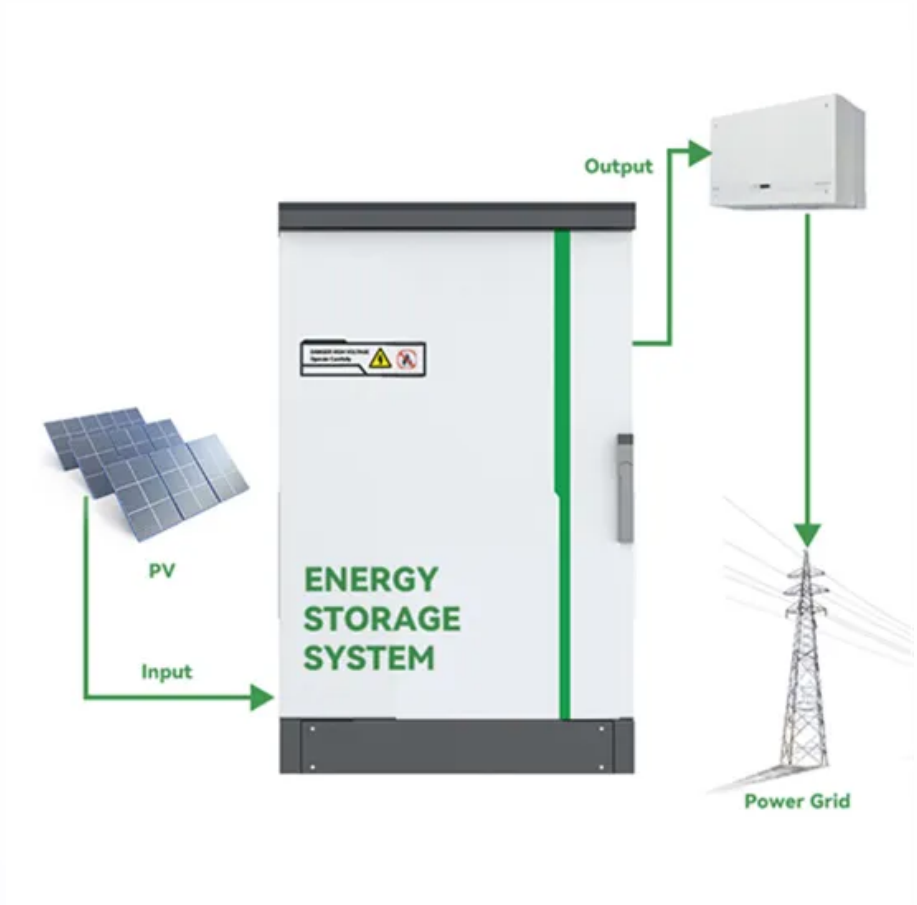

## Overview

---

The BMU of the BYD Battery is indicating a communication failure with the inverter, and the BYD battery is not receiving a charge from either the grid or the solar PV system. Power cycle the inverter's rebus.