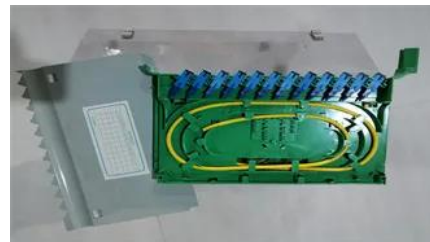

Sacramento County Courthouse Tour

Join us for a Tour of the New Sacramento County Courthouse, "Tani G. Cantil Sakauye Courthouse." Followed by a Happy Hour at Revival at the Kimpton Sawyer rooftop lounge: (500 J St.)

[500kW Dakar Solar Folding Container for Mining , PIENAAR](#)

Our Solar Energy System Energy Storage Container is the perfect solution for industrial and commercial energy storage requirements. With its high capacity, versatile design, and unmatched safety