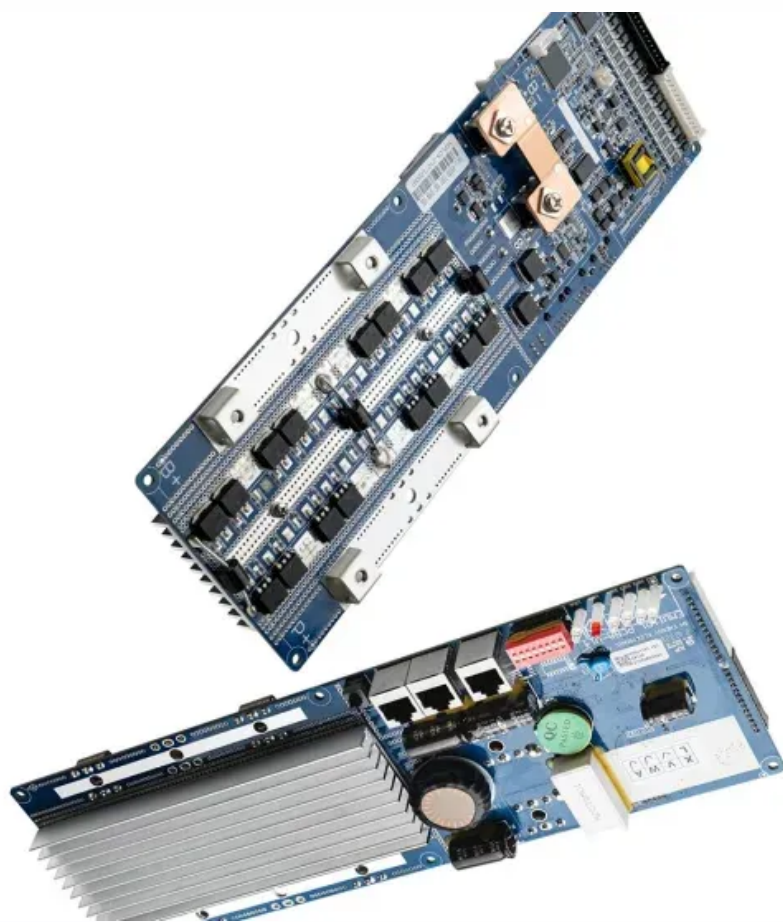

40 feet outdoor energy storage battery container

40 feet outdoor energy storage battery container

docker

I had the same issue with docker client 24.0.2-rd and the client API version was 1.43 and the server version was 1.41. The same solution worked for me export
`DOCKER_API_VERSION=1.41`

[Why positive response is always plus 40 and negative response is 7F](#)

In UDS the first byte of a positive response is always SID + 40 hex (SID = Service Identifier,

Charge/Discharge power. PCS cabin is equipped with ventilation fan for cooling.