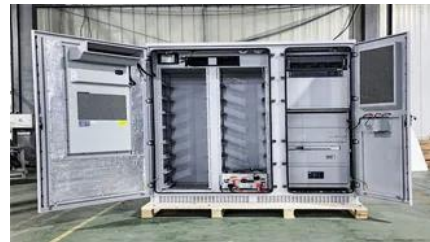

[Replacement conservatory roof - MoneySavingExpert Forum](#)

I have a nineties conservatory with a polycarbonate roof. I have a quote for replacement of windows and roof using the existing foundations and brick plinth.